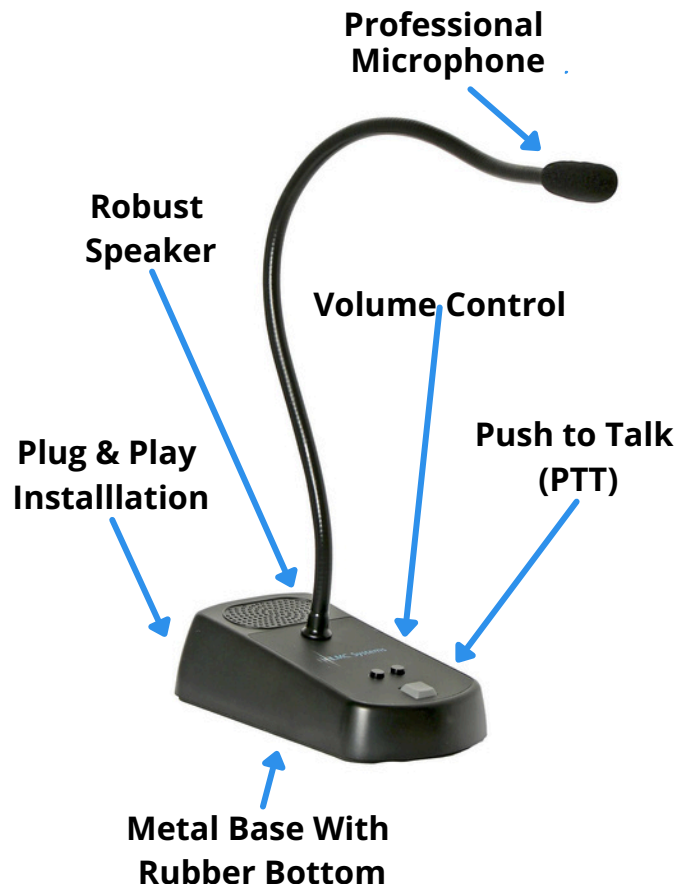

ZELLO DISPATCH HUB

Simplify With SLIM

Thousands Installed Globally: The Slim™ is the top choice for professionals seeking a reliable and efficient push-to-talk USB microphone and speaker solution.

Designed for Zello Dispatch Hub: Specifically engineered to integrate seamlessly with Zello Dispatch Hub, the Slim™ ensures flawless communication in critical dispatch and operational scenarios.

Plug & Play Installation: The Slim™ offers effortless setup with its plug-and-play installation, making it instantly ready for use with minimal configuration.

Premium Quality Mic/Speaker: Boasting top-tier sound quality, the Slim™ features a premium-grade microphone and speaker, delivering crystal-clear audio for every conversation.

Built to Last: Constructed with durability in mind, the Slim™ is built to endure the demands of daily professional use, ensuring long-lasting performance and reliability.

**Optional PTT USB Foot Pedal*