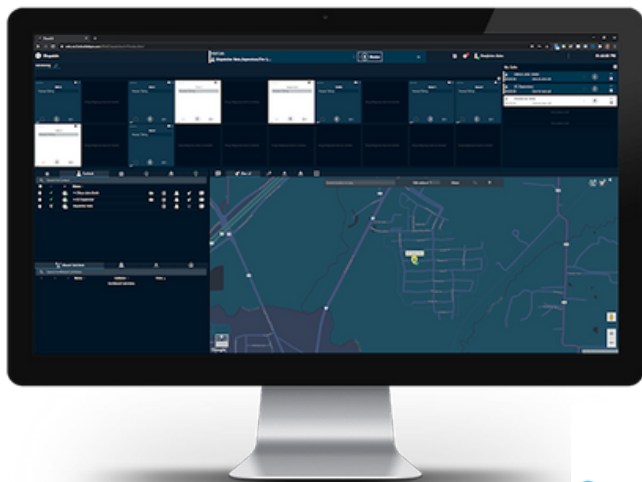

Simplify With **SLIM**

Thousands Installed Globally: The Slim™ is the top choice for professionals seeking a reliable and efficient push-to-talk USB microphone and speaker solution.

Designed for Motorola Wave PTX: Specifically engineered to integrate seamlessly with Motorola's Wave PTX, the Slim™ ensures flawless communication in critical dispatch and operational scenarios.

Plug & Play Installation: The Slim™ offers effortless setup with its plug-and-play installation, making it instantly ready for use with minimal configuration.

Premium Quality Mic/Speaker: Boasting top-tier sound quality, the Slim™ features a premium-grade microphone and speaker, delivering crystal-clear audio for every conversation.

Built to Last: Constructed with durability in mind, the Slim™ is built to endure the demands of daily professional use, ensuring long-lasting performance and reliability.

**Optional PTT USB Foot Pedal*